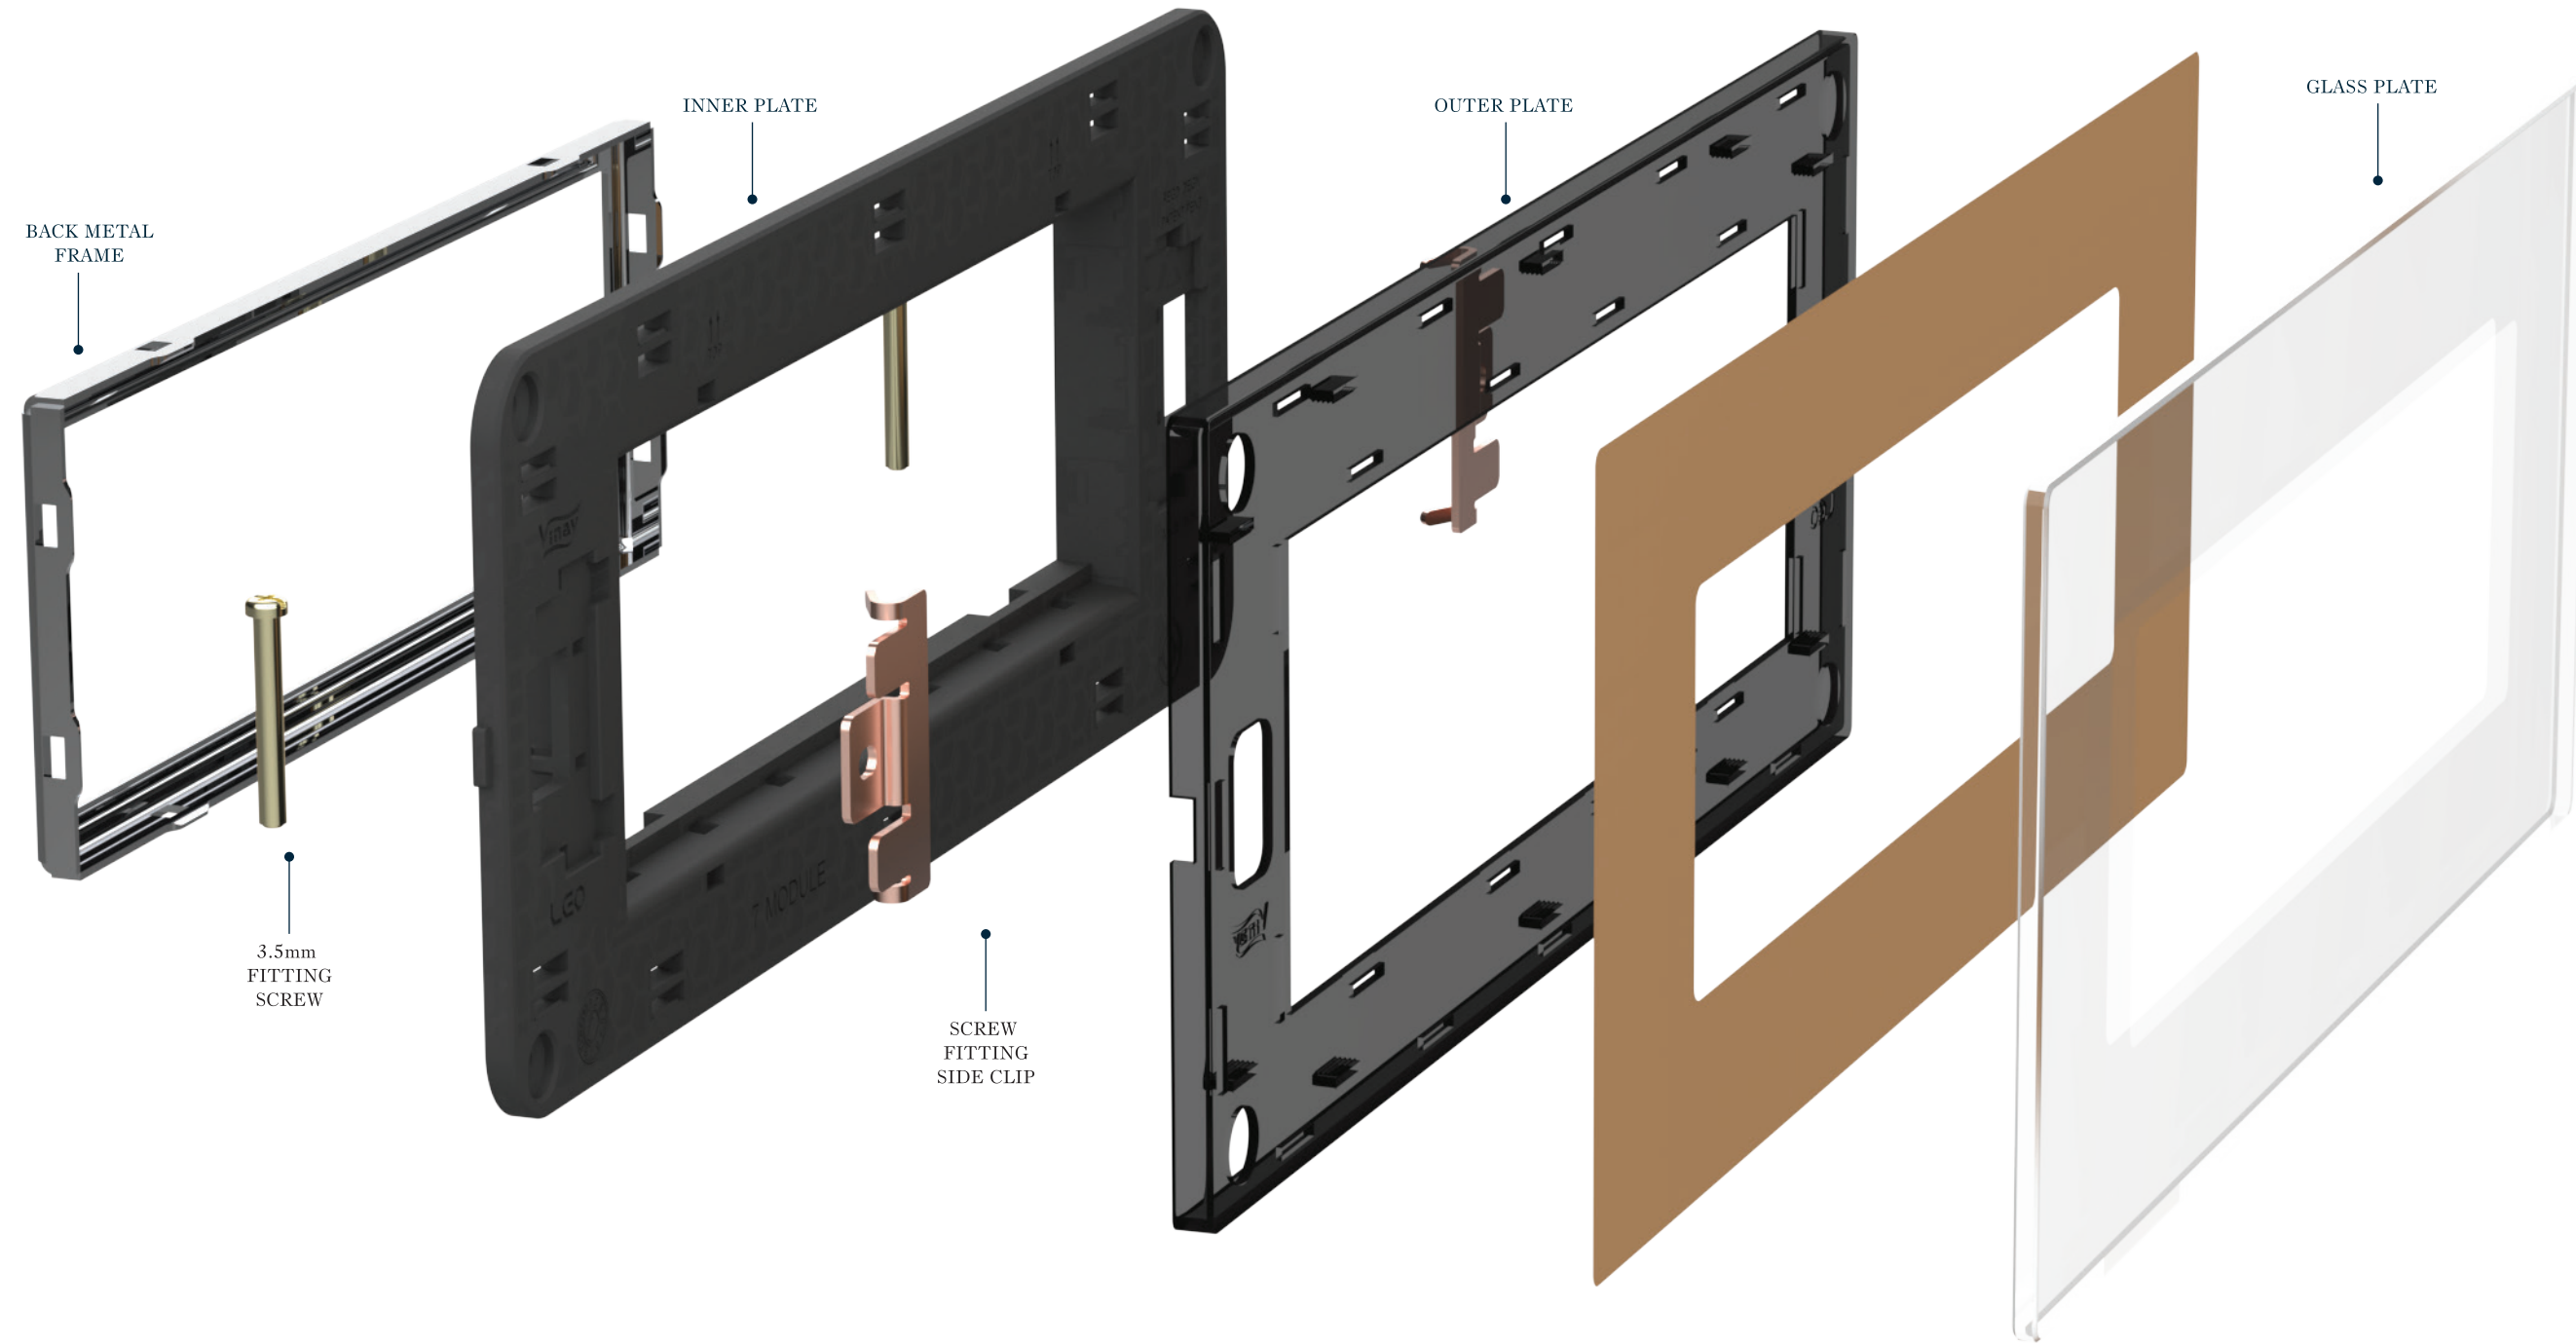

ENGINEERED VIEW

DESIGNED LIKE NO *other*

Crossing the worlds of design and engineering, every wallpiece is beautifully engineered to consistently surpass quality expectations. From inception to colour finishes, every single piece passes different skilled hands and undergoes several processes to conceive a unique design expression. The collection has been meticulously backed by the latest quality control processes to ensure uncompromised functionality always.